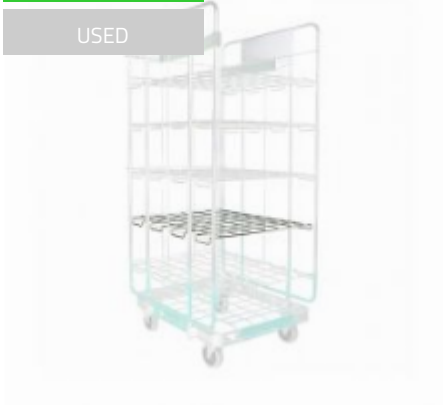

RENTAL OPTION

USED

Metal shelf for Roll Containers - 740x680mm

SKU 45VR1127

A metal shelf for a roll container for optimal use of cargo space.

TECHNICAL DATA

Status	Used
Outside dimension length	740
Outside dimension width	680
Dynamic load	100
Product	used, for rent
Type	Accessories

Metal shelf for roll container

Thanks to this metal shelf, you can optimize the loading space in roll containers. The shelf fits the following rental roller containers:

SKU 40VR1115: Roller container 800x700x1700 - rubber wheels

SKU 40VR1117: Roller container 800x700x1700 - polyamide wheels

The shelf has a load capacity of 100kg.

Link to visit this page:

<https://rotom.co.uk/dwuscienny-kontener-rolkowy-800x700x1700mm-poliamidowe-kola-45vr1127>